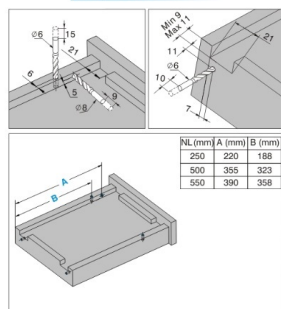

(mm) Drawer Preparation