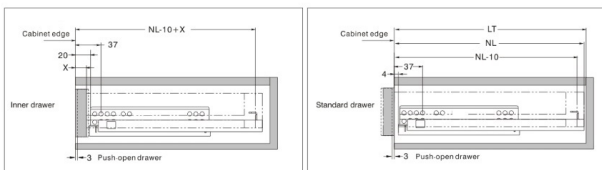

Installation Dimensions