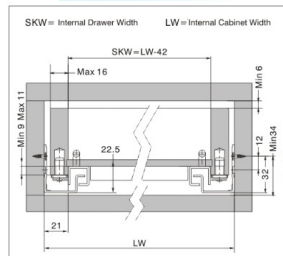

(mm) Installation Dimensions