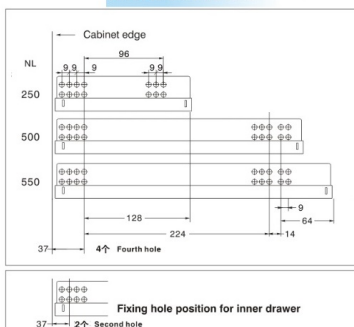

Screw Positions of the Slides

SISO A/S

Mileparken 11
DK-2740 Skovlunde
Denmark
VAT: DK 24786013

Phone +45 45 830 900

www.siso.dk
siso@siso.dk

Danske Bank
Nytorv Branch
Copenhagen
SWIFT: DABADKKK

Account no.
4180 3112 112936
IBAN Account
DK7230003112112936